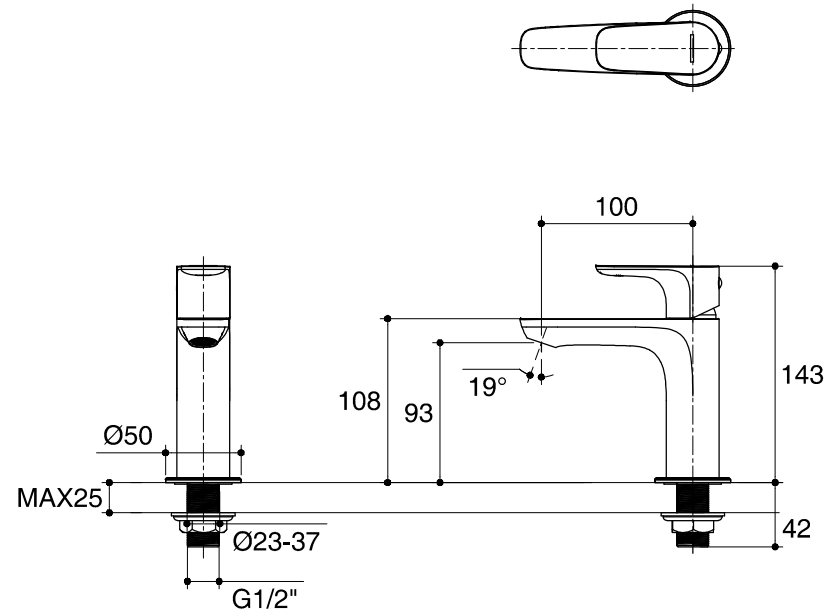

Dimensions are approximate.

Unit: mm

SKU	K-77751X-4CD-CP
Name	ALEO
Description	MINI COLD ONLY LAVATORY FAUCET

*The recommended dimension for installation can be adjusted according to user preferences and layout.